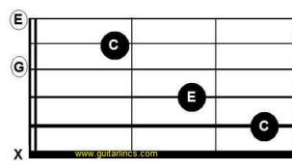

C major chord (C)