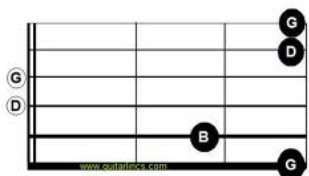

Let us greet with a song of hope each day
Though the moment be cloudy or fair
Let us trust in our Savior always
To keep us every one in His care

Chord Progression

Time: 4/4 **Key:** G or A

Intro Verse Form

V & C & Solos:

1	4	1	1
1	1	5	5
5	5	1	1
5	5	1	1

Chorus:

1	1	4	1
1	1	5	5
1	1	4	1
1 / 4	1 / 5	1	1

Form

Intro
Verse 1
Chorus
Solo
Verse 2
Chorus
Solo
Verse 3
Chorus
Tag Last line

G major chord (G)

G B D