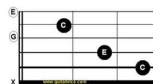

C major chord (C)