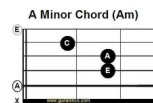

Went to see my Shady Grove  
She was standing in the door  
Her shoes and stockings in her hands  
And her little bare feet on the floor

When I was a little boy  
I wanted a Barlow knife  
Now I want little Shady Grove  
To say she'll be my wife

## Form

Intro

Verse

**Chorus**

Solo 2 times round

Repeat form till through all the  
verses

Outro: end with solo

G major chord (G)