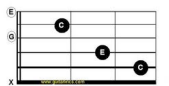

C major chord (C)